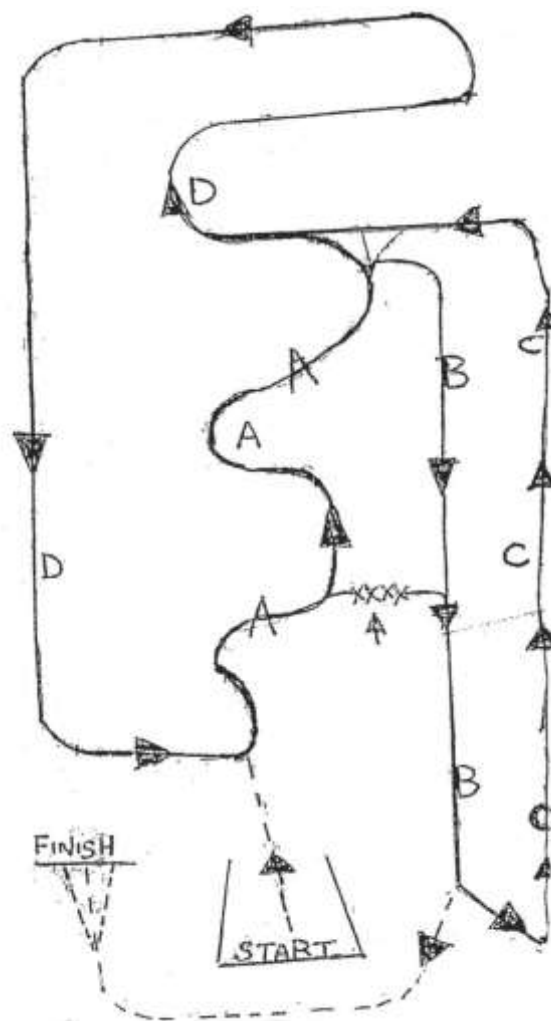

Travel Directions: From Junction 30 of the M5 follow the signs to Middlemoor roundabout and the B3181 to Pinhoe. Turn left at Sainsburys onto Pinhoe Road and then take the second right into Summer Lane as far as the Arena. By coach: take the third right into Beacon Lane and then right at the T junction and right into Summer Lane.