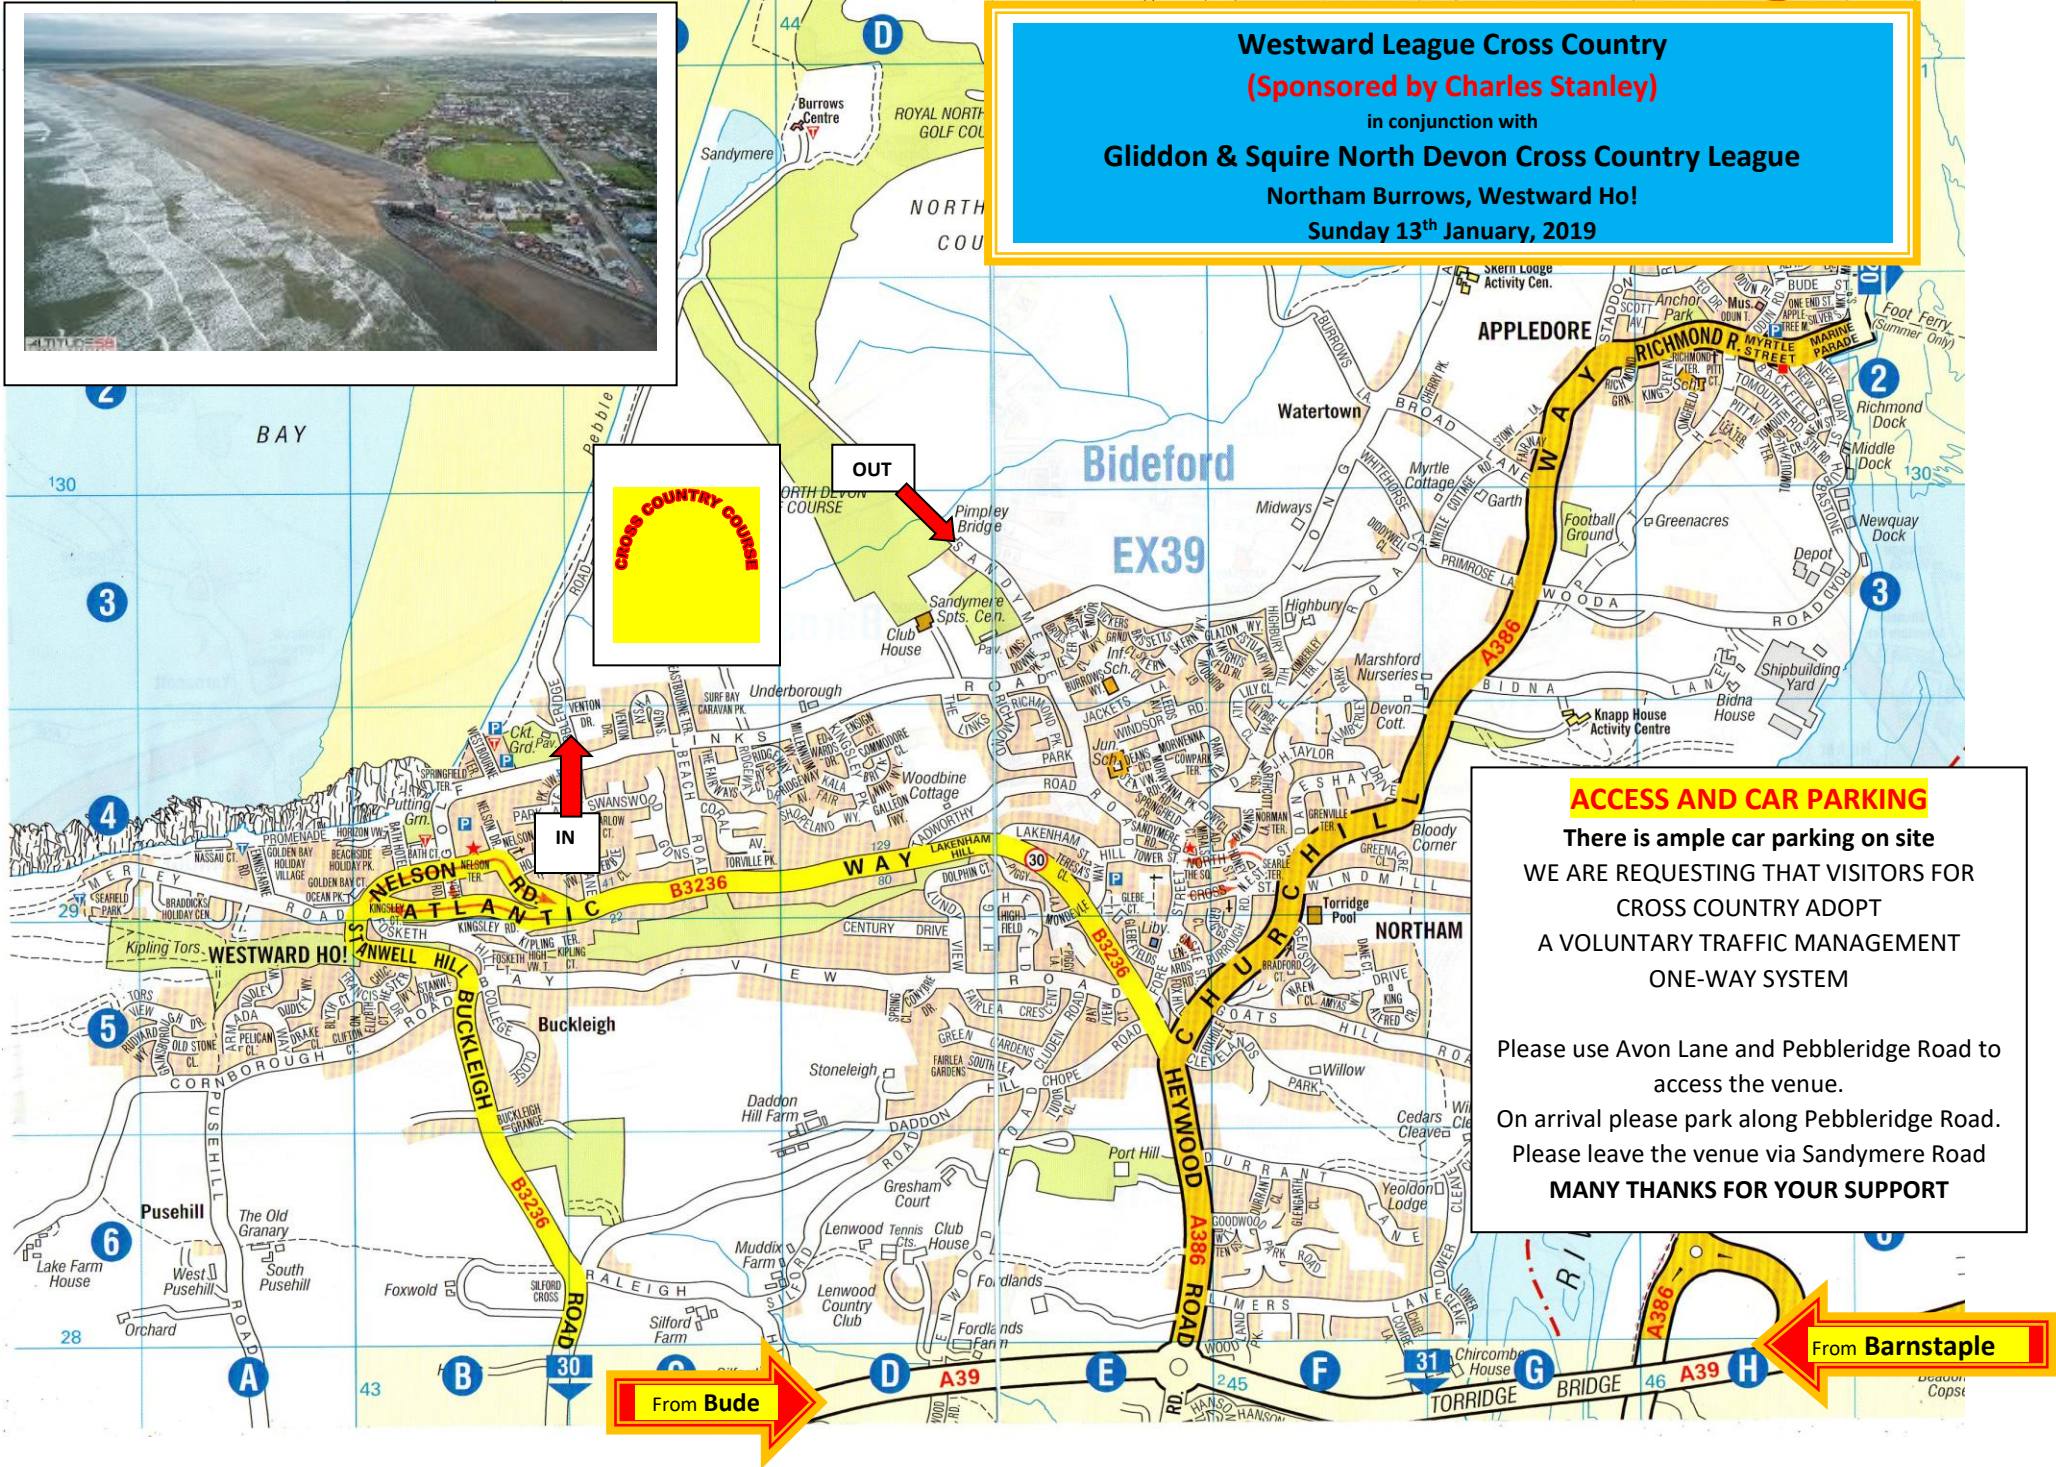

Westward League Cross Country
(Sponsored by Charles Stanley)
 in conjunction with
Gliddon & Squire North Devon Cross Country League
 Northam Burrows, Westward Ho!
 Sunday 13th January, 2019

CROSS COUNTRY COURSE

ACCESS AND CAR PARKING
 There is ample car parking on site
 WE ARE REQUESTING THAT VISITORS FOR
 CROSS COUNTRY ADOPT
 A VOLUNTARY TRAFFIC MANAGEMENT
 ONE-WAY SYSTEM
 Please use Avon Lane and Pebbleridge Road to
 access the venue.
 On arrival please park along Pebbleridge Road.
 Please leave the venue via Sandymere Road
MANY THANKS FOR YOUR SUPPORT

From Bude

From Barnstaple